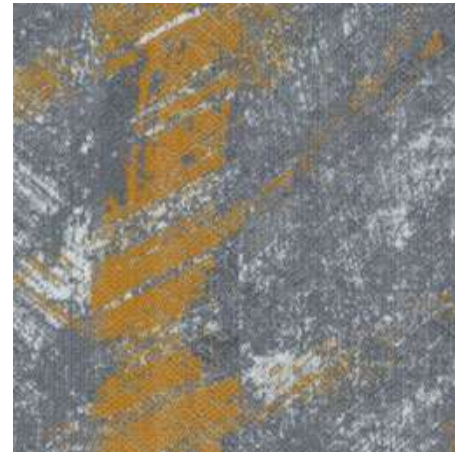

LAY231-13-153 GRAY WITH HUANG