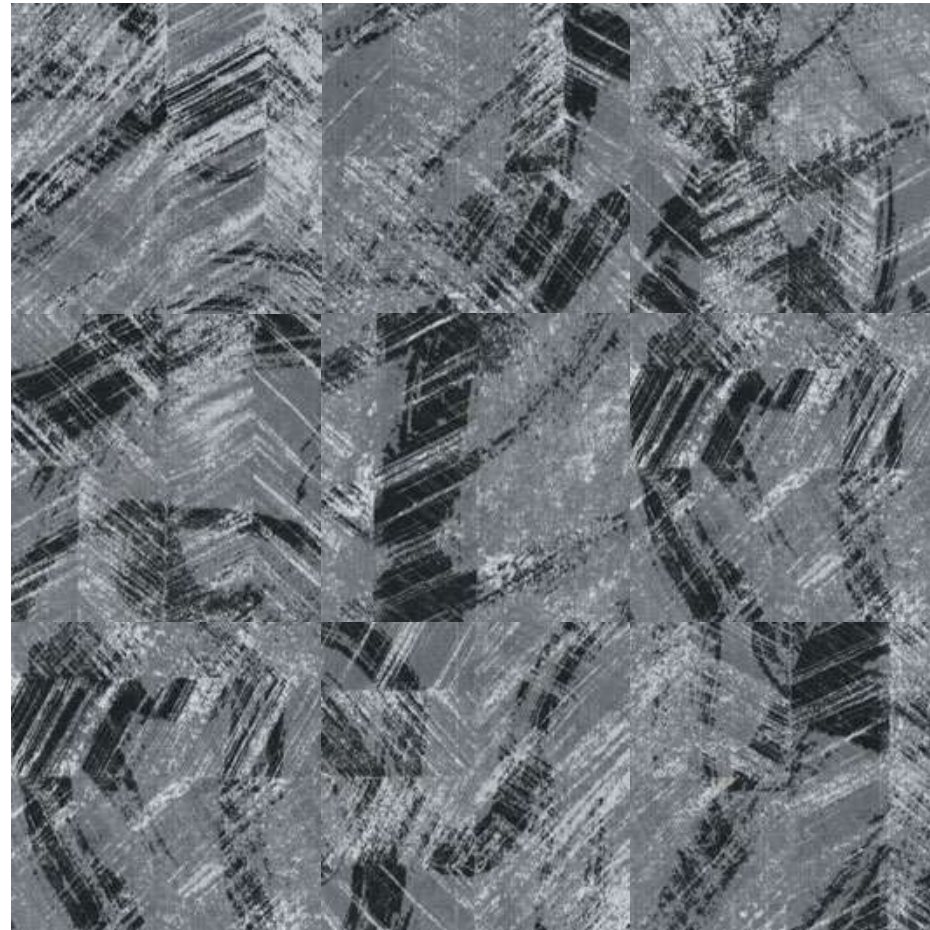

LAYERS

Layers in Gray With Hei
monolithic installation
Tile size: 50cm * 50cm