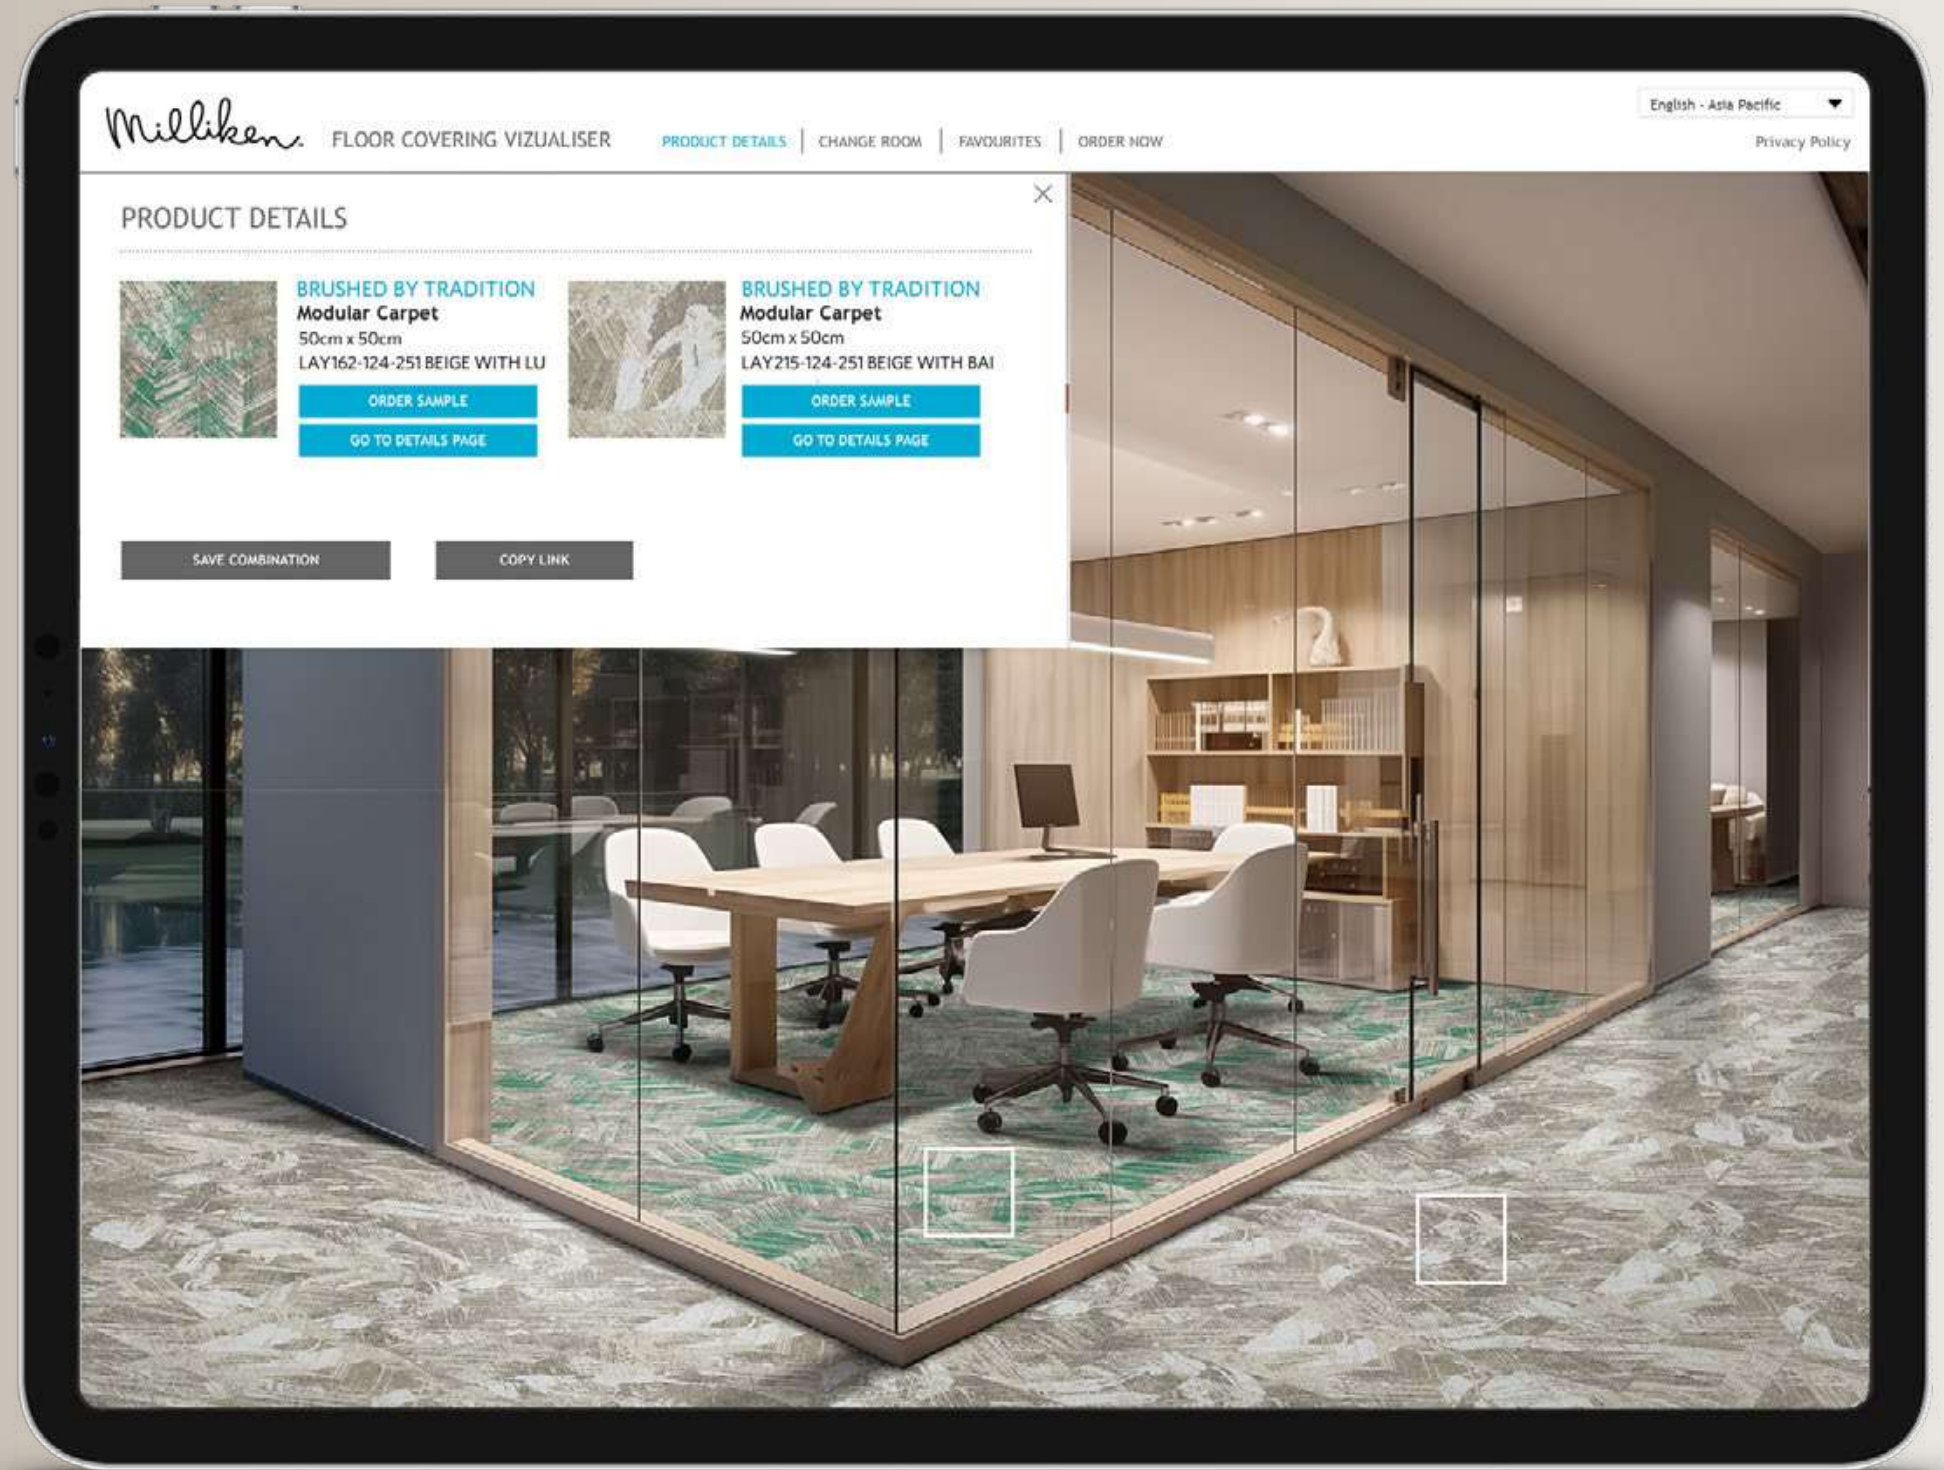

(left) Quiet Woods collection, Lateral Wave in Bayou,
(right) Layers in Beige With Huang,
monolithic installation

VIEW BRUSHED BY TRADITION IN YOUR SPACE

Use the online visualiser to view different layouts of Brushed By Tradition. Simply upload a photograph of your space and let the visualiser do the rest.