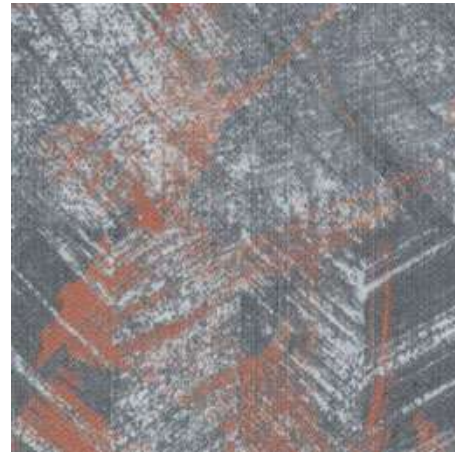

LAY262-13-153 GRAY WITH FEN