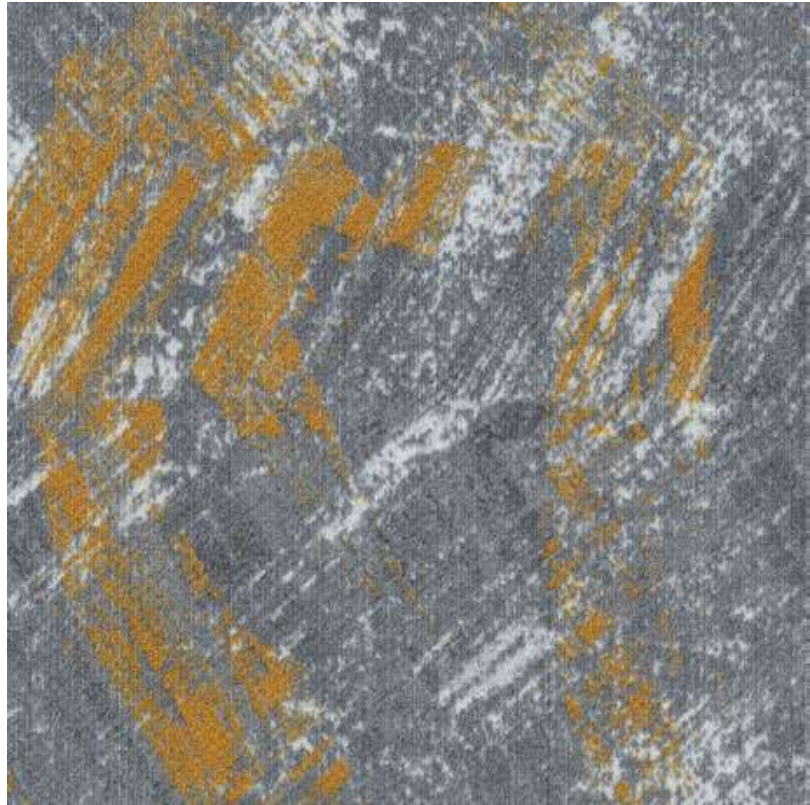

IMP162-124-251
BEIGE WITH LU

IMP262-124-251
BEIGE WITH FEN

IMP231-124-251
BEIGE WITH HUANG

IMP140-124-251
BEIGE WITH LAN

Pattern

LAYERS

COOL TONE

LAY27-13-153
GRAY WITH HEI