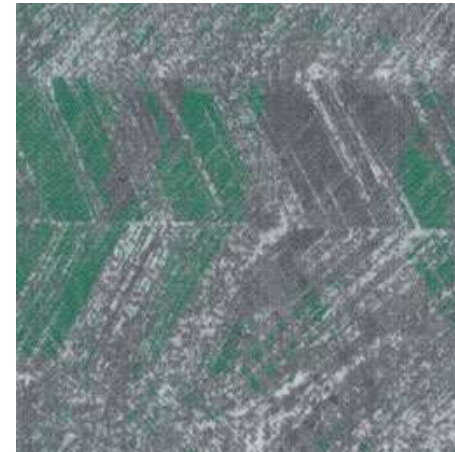

LAY162-13-153 GRAY WITH LU