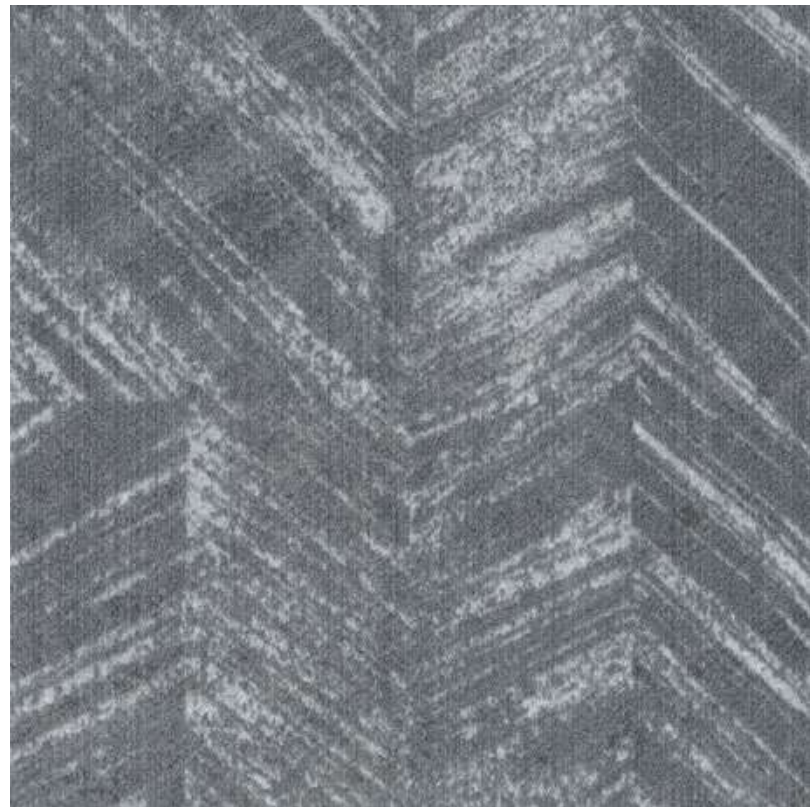

LAY162-124-251
BEIGE WITH LU

LAY262-124-251
BEIGE WITH FEN

LAY231-124-251
BEIGE WITH HUANG

LAY140-124-251
BEIGE WITH LAN

Pattern

ON PAPER

On Paper in Gray, monolithic installation

COOL TONE