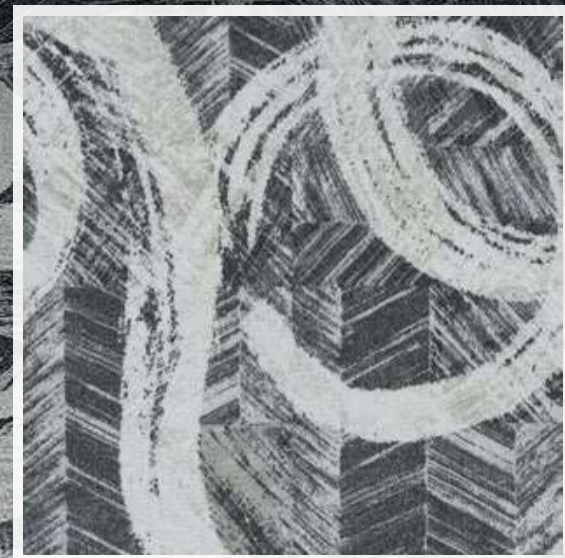

Layers in Black With Fen, On Paper in Black, monolithic installation

CRAFT YOUR BESPOKE PATTERN.

Explore Additional Designs or Unleash Your
Creativity with Our PrintWorks Design Team.

Yuan On Paper in Black With Bai, monolithic installation

Pattern

Yuan On Paper

Pattern Name: Yuan On Paper
Color Name: Black With Bai
Color Number: YOP215-215
Tile Size: 1 M * 1 M

Pattern Name: Yuan On Paper
Color name: Black With Hei
Color number: YOP27-215-13
Tile Size: 1 M * 1 M