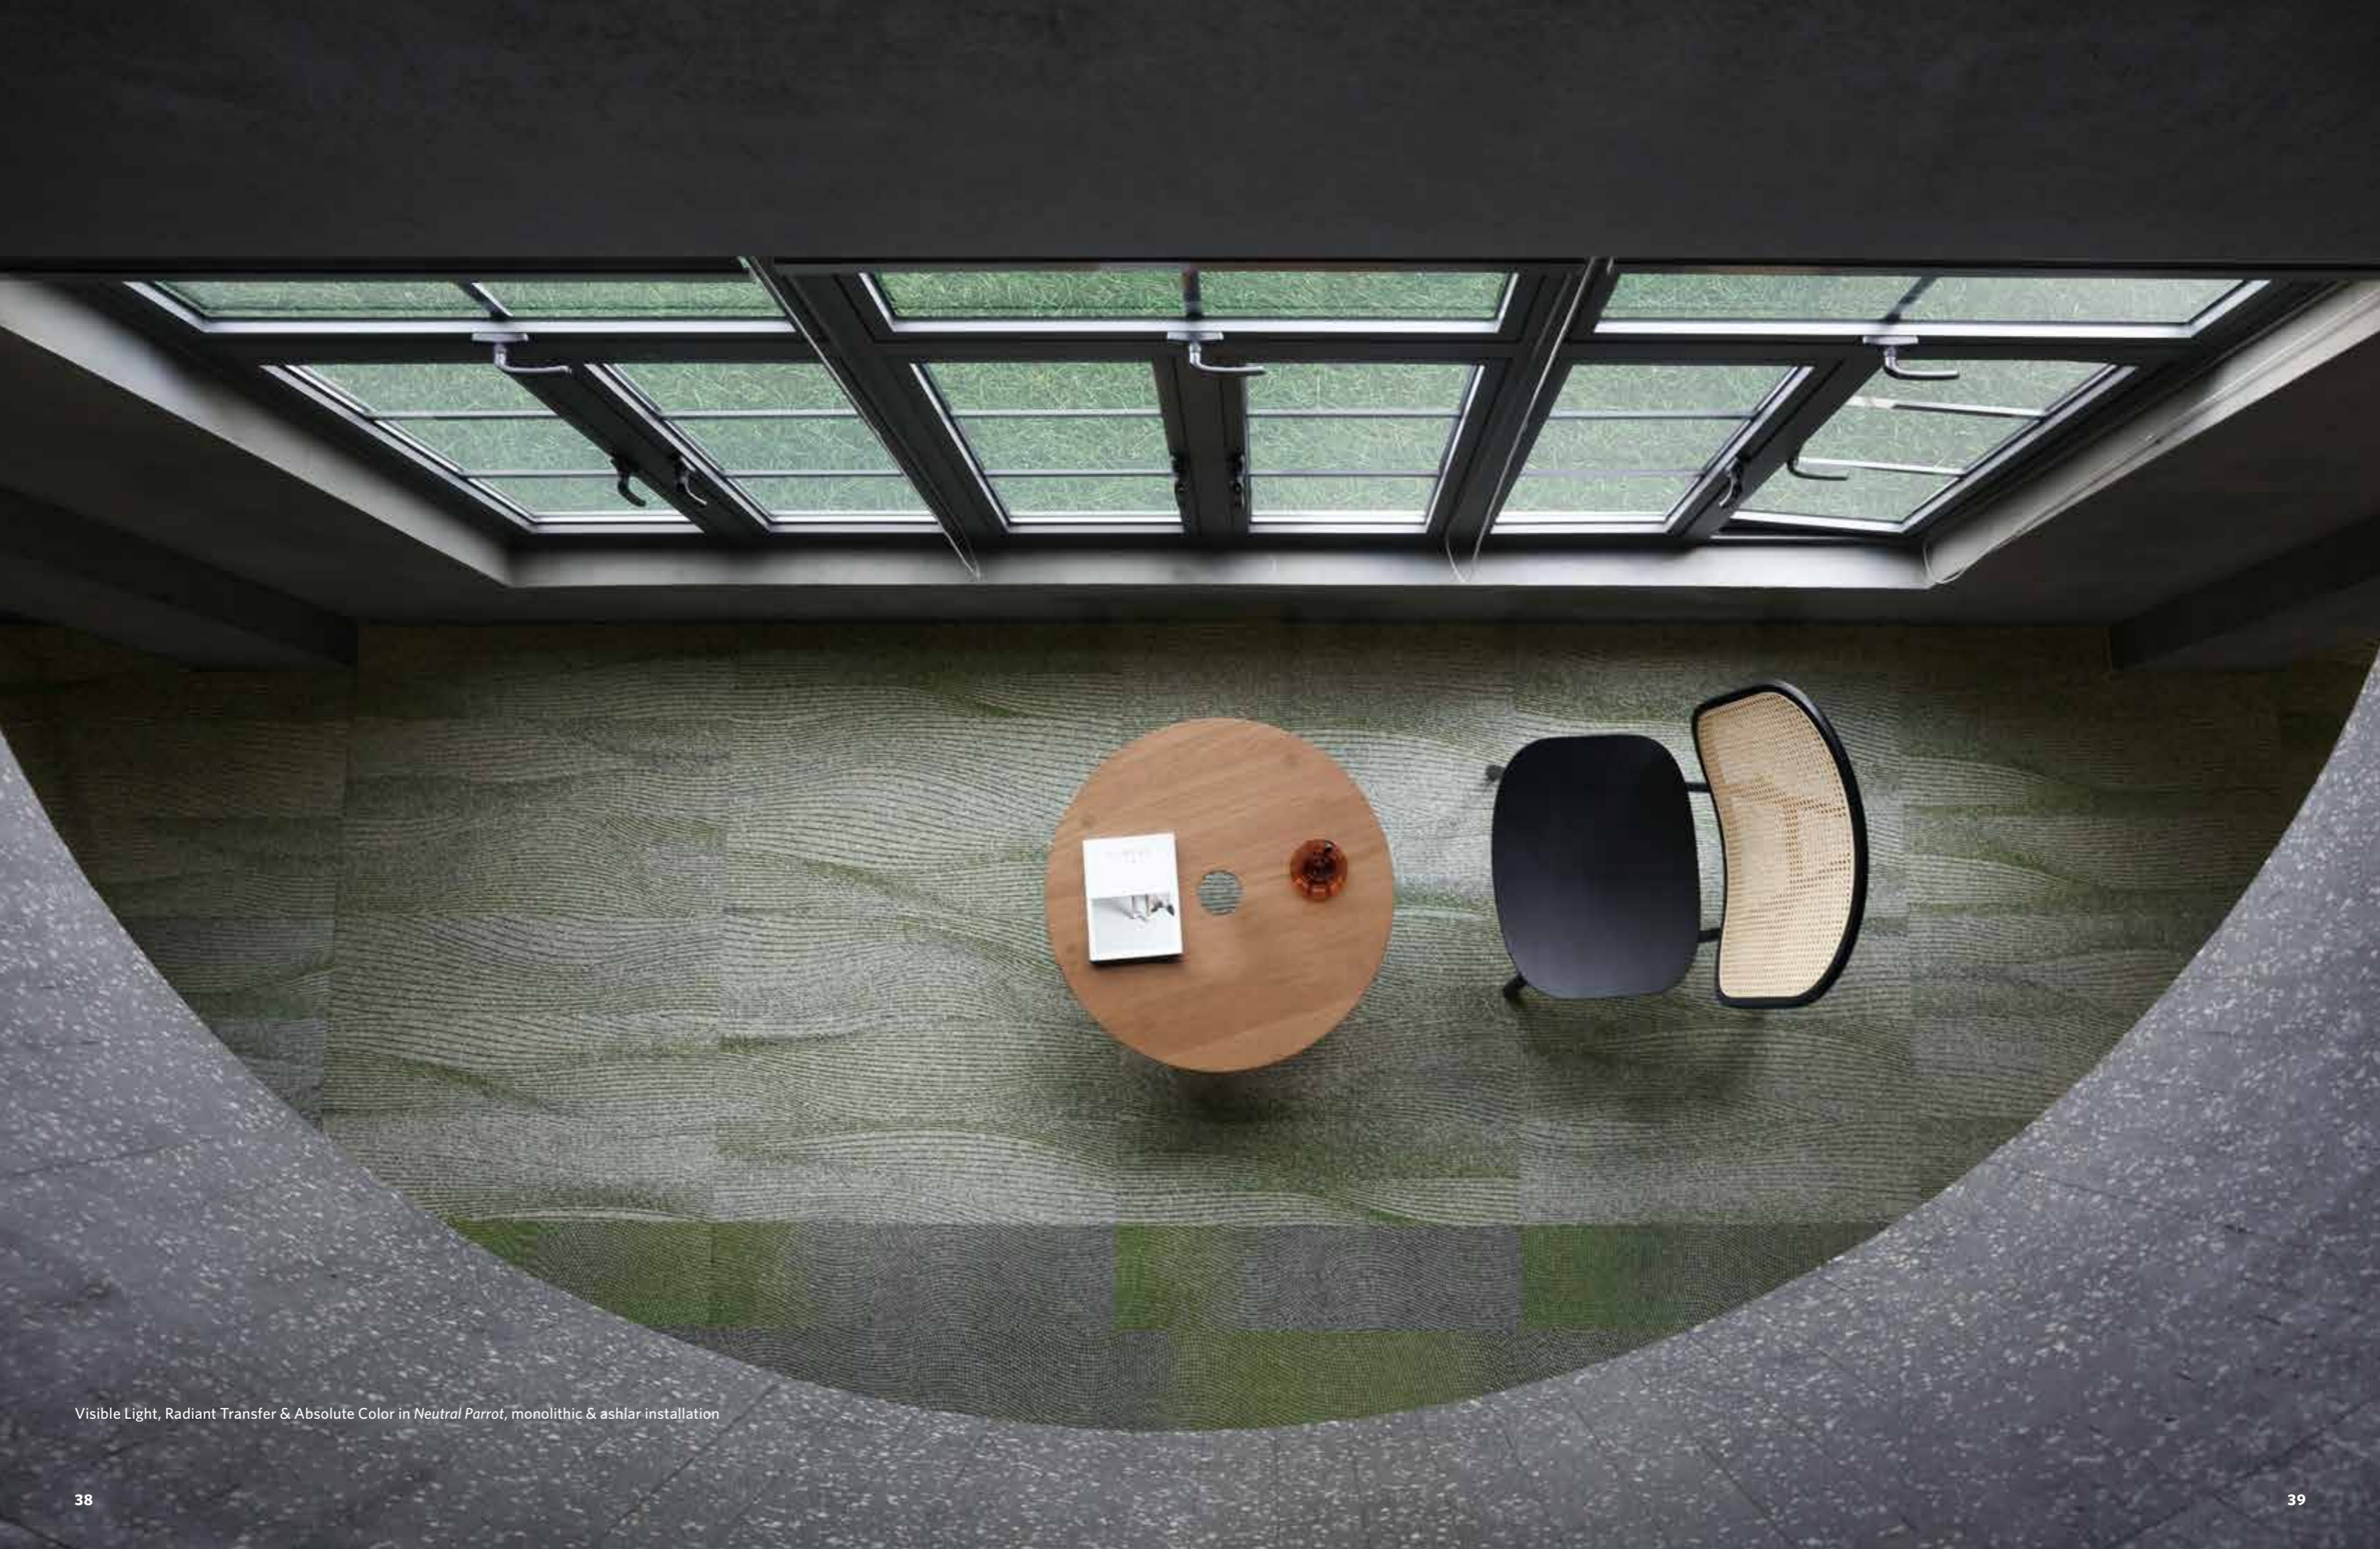

(These images are only for color reference)

Visible Light, Radiant Transfer & Absolute Color in *Neutral Parrot*, monolithic & ashlar installation