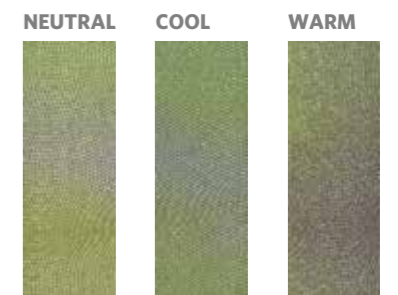

Orders will ship as a randomised assortment of all elements.

VISIBLE LIGHT | Multi-Tile Designs

Visible Light in Neutral Gray, Warm Gray & Cool Gray, ashlar installation

10 Colors

NEUTRAL

COOL

WARM

COLORLINE *(continued)*

Radiant Transfer & Absolute Color in *Cool Chili*, ashlar installation

COLORLINE *(continued)*

Multi-Tile Designs

NEUTRAL EMERALD
AC154-218-162

10 Colors

NEUTRAL EMERALD
AC154-218-162

COOL EMERALD
AC13-153-162

WARM EMERALD
AC119-13-162

NEUTRAL CREAM
AC154-218-219

COOL CREAM
AC13-153-219

WARM CREAM
AC119-13-219

NEUTRAL ROSE
AC154-218-262

COOL ROSE
AC13-153-262

WARM ROSE
AC119-13-262

NEUTRAL PARROT
AC154-218-141

COOL PARROT
AC13-153-141

WARM PARROT
AC119-13-141

NEUTRAL SUN
AC154-218-188

COOL SUN
AC13-153-188

WARM SUN
AC119-13-188

NEUTRAL TANGERINE
AC154-218-252

COOL TANGERINE
AC13-153-252

WARM TANGERINE
AC119-13-252