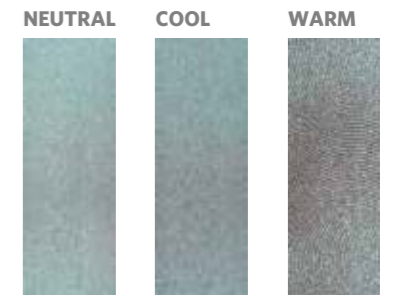

Orders will ship as a randomised assortment of all elements.

VISIBLE LIGHT | Multi-Tile Designs

Visible Light in Neutral Gray, Warm Gray & Cool Gray, ashlar installation

10 Colors

NEUTRAL

COOL

WARM

COLORLINE *(continued)*

Radiant Transfer & Absolute Color in *Cool Chili*, ashlar installation

COLORLINE *(continued)*

Multi-Tile Designs

NEUTRAL EMERALD
AC154-218-162

10 Colors

NEUTRAL EMERALD
AC154-218-162

COOL EMERALD
AC13-153-162