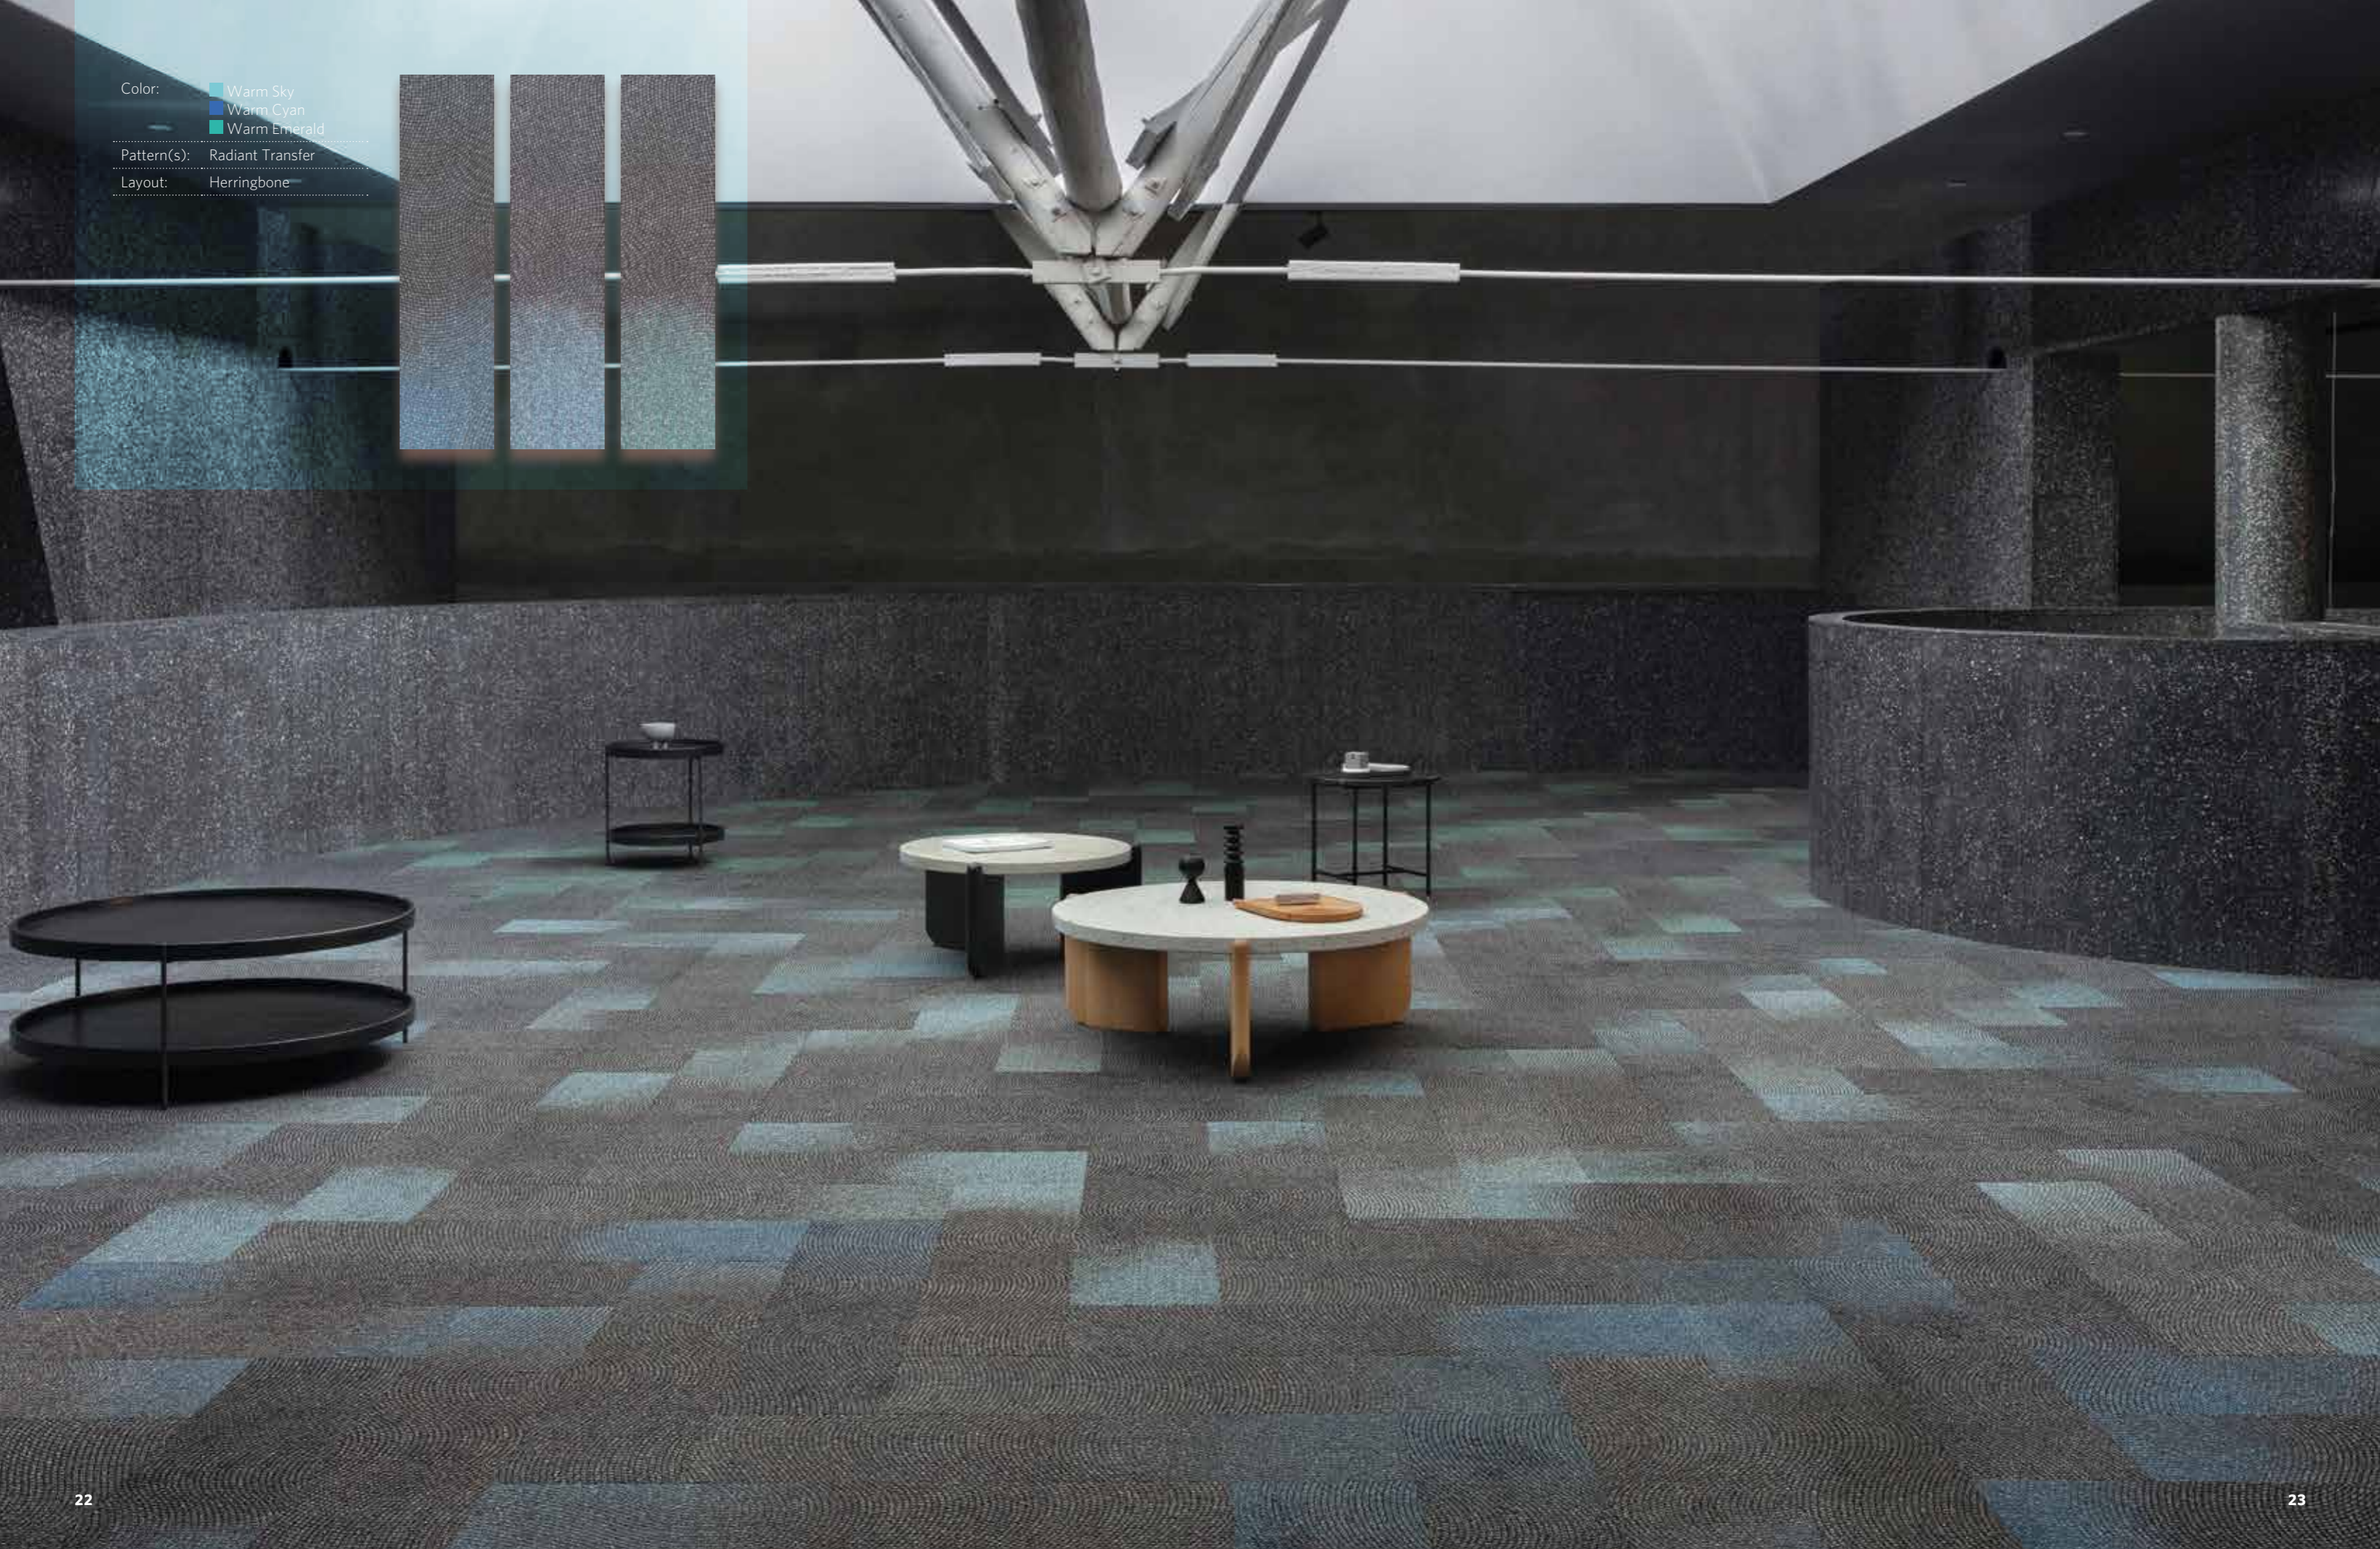

Color: ■ Neutral Emerald
Pattern(s): Radiant Transfer
Layout: Ashlar

Visible Light in *Neutral Emerald*, ashlar installation

Absolute Color in *Neutral Emerald*, ashlar installation

Color: Warm Sky
Warm Cyan
Warm Emerald
Pattern(s): Radiant Transfer
Layout: Herringbone