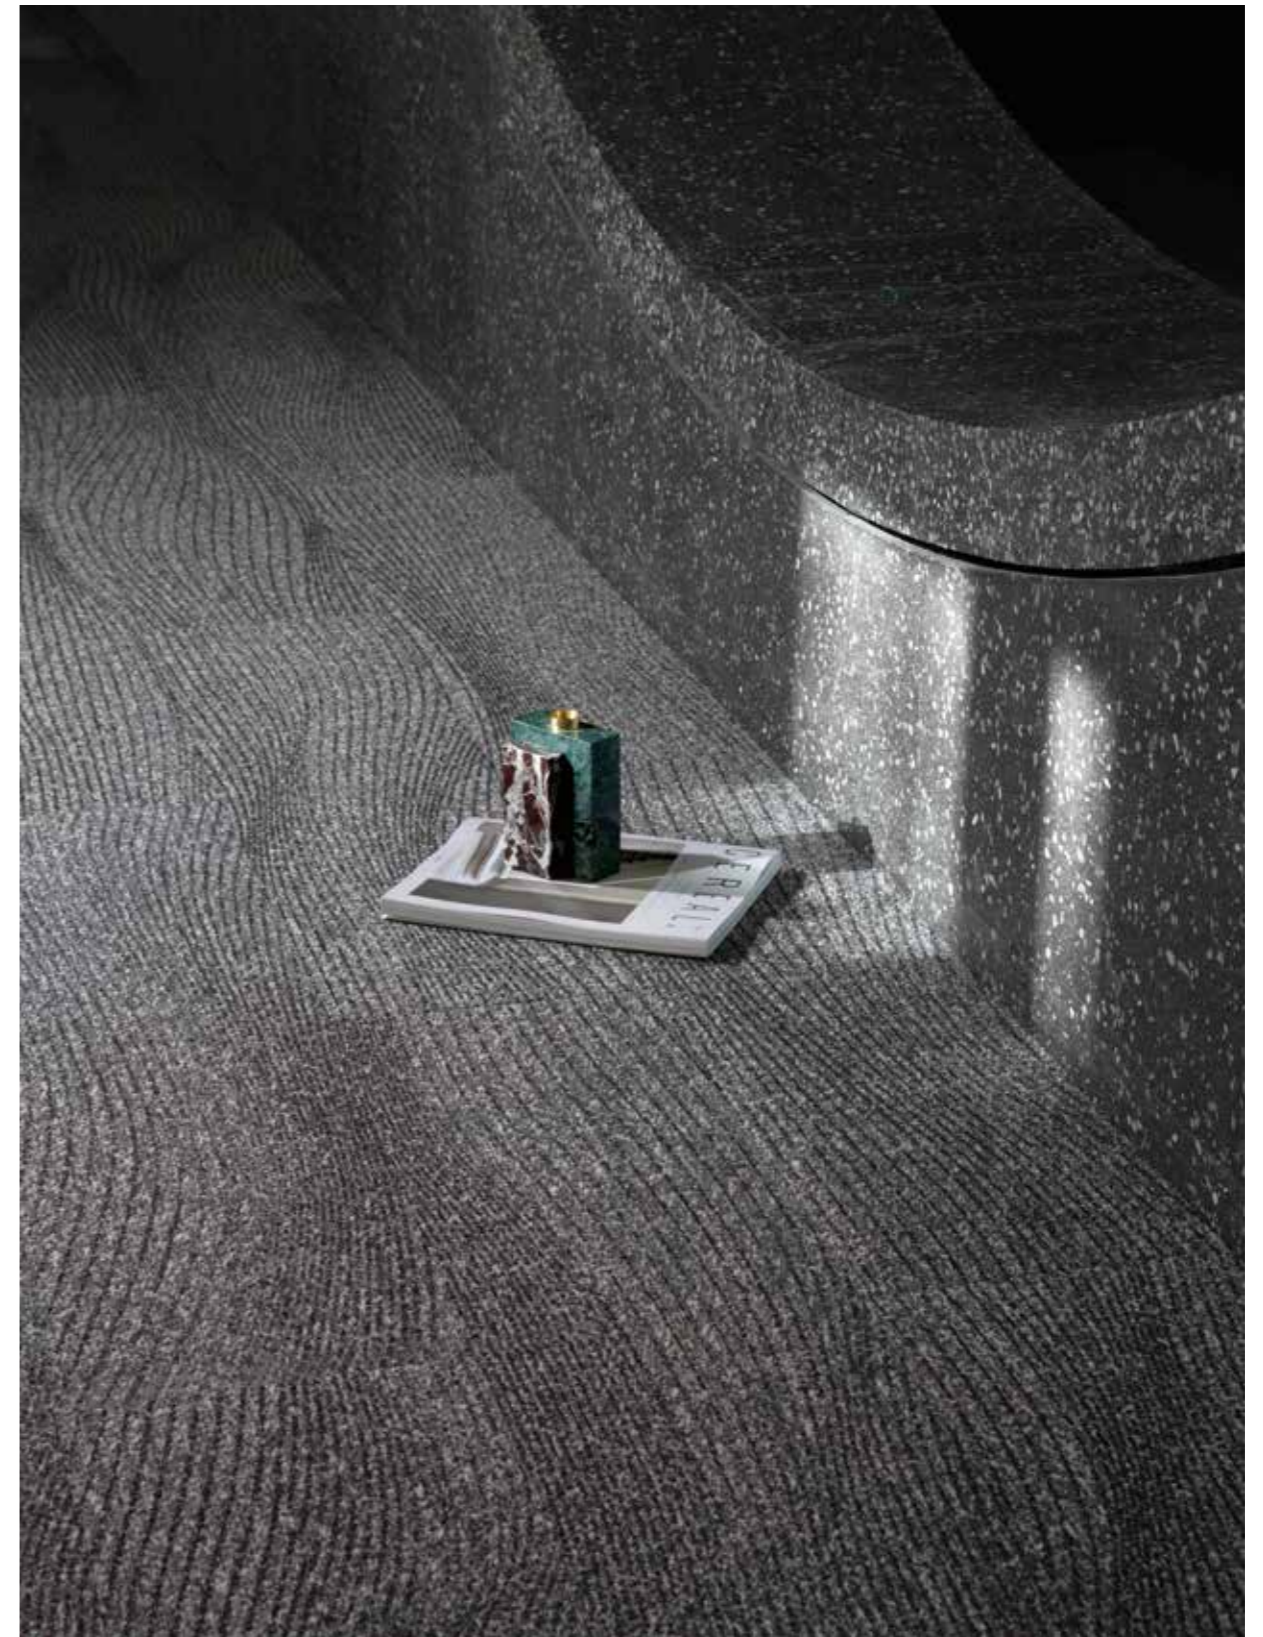

Visible Light in Warm Gray, ashlar installation