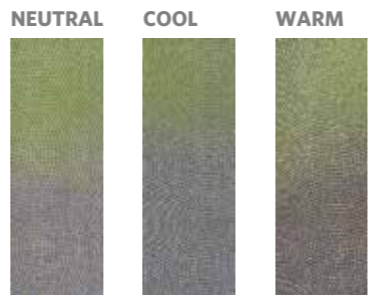

NEUTRAL PARROT RT141-154-218
COOL PARROT RT141-13-153
WARM PARROT RT141-119-13