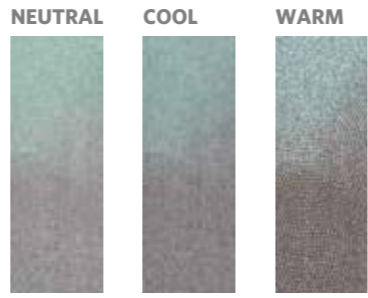

10 Colors

NEUTRAL EMERALD RT162-154-218
COOL EMERALD RT162-13-153
WARM EMERALD RT162-119-13