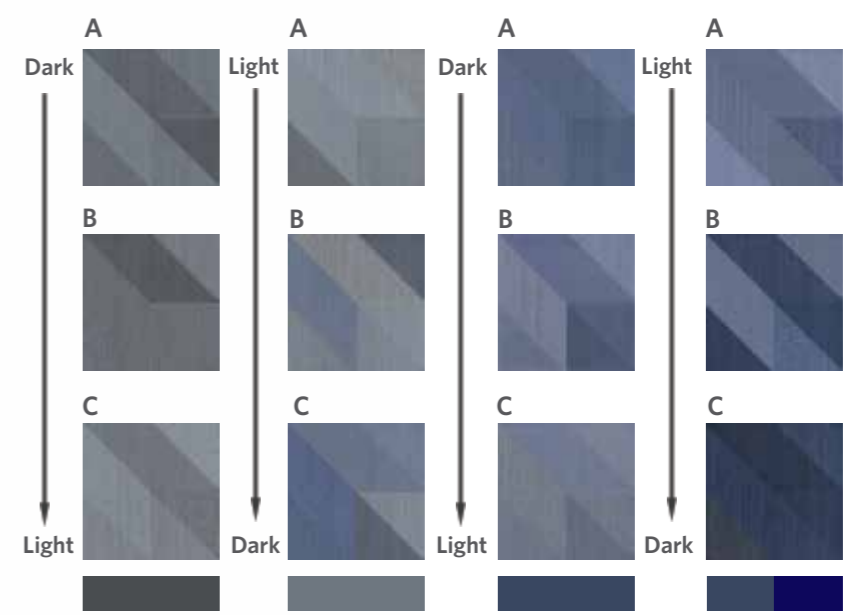

SHIFTING
YOUR SPACE
PARADIGM

The PlayAngle collection consists of 5 different patterns, enabling customizable gradation lengths for any given space.

Each pattern has a three level gradation A-B-C resembling:
Dark-Medium-Light values within each pattern set.
All 4 patterns can be connected to create a larger gradation, or numerous other layout configurations.